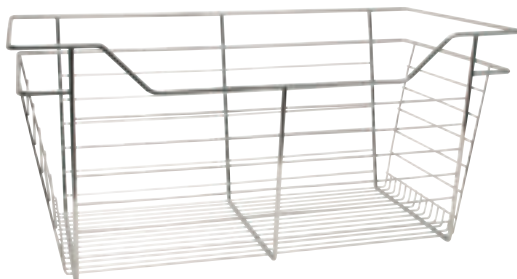

- Basket widths are measured on the second horizontal wire from top where slides attach.
- Slides add 1" of additional width.

Storage Baskets

Wire Basket

- Ideal for storage of clothing and shoes
- Sloped basket front allows easy access to contents
- Unique side, designed with location for placement of slide
- Baskets easily disconnect for portability
- For optional closet basket liners, refer to page 16
- With slides included
- For 18", 24", and 30" interior openings

Material: Steel

Interior opening	Width	Depth	Height	chrome-plated	white powder-coat	dark oil-rubbed bronze powder-coat	matt nickel powder-coat	
18"	17"	12"	6"	547.38.212	547.38.712	-	-	
			11"	547.38.216	547.38.716	-	-	
			17"	547.38.218	547.38.718	-	-	
	17"	14"	6"	547.38.232	547.38.732	547.38.132	547.38.632	
			11"	547.38.236	547.38.736	547.38.136	547.38.636	
			17"	547.38.238	547.38.738	547.38.138	547.38.638	
		16"	6"	547.38.252	547.38.752	547.38.152	547.38.652	
			11"	547.38.256	547.38.756	547.38.156	547.38.656	
			17"	547.38.258	547.38.758	547.38.158	547.38.658	
24"	23"	12"	6"	547.40.212	547.40.712	-	-	
			11"	547.40.216	547.40.716	-	-	
			17"	547.40.218	547.40.718	-	-	
		14"	6"	547.40.232	547.40.732	547.40.132	547.40.632	
			11"	547.40.236	547.40.736	547.40.136	547.40.636	
			17"	547.40.238	547.40.738	547.40.138	547.40.638	
	16"	6"	547.40.252	547.40.752	547.40.152	547.40.652		
		11"	547.40.256	547.40.756	547.40.156	547.40.656		
		17"	547.40.258	547.40.758	547.40.158	547.40.658		
	30"	29"	12"	6"	547.41.212	-	-	-
				11"	547.41.216	-	-	-
				17"	547.41.218	-	-	-
14"			6"	547.41.232	547.41.732	547.41.132	547.41.632	
			11"	547.41.236	547.41.736	547.41.136	547.41.636	
			17"	547.41.238	547.41.738	547.41.138	547.41.638	
16"		6"	547.41.252	547.41.752	547.41.152	547.41.652		
		11"	547.41.256	547.41.756	547.41.156	547.41.656		
		17"	547.41.258	547.41.758	547.41.158	547.41.658		